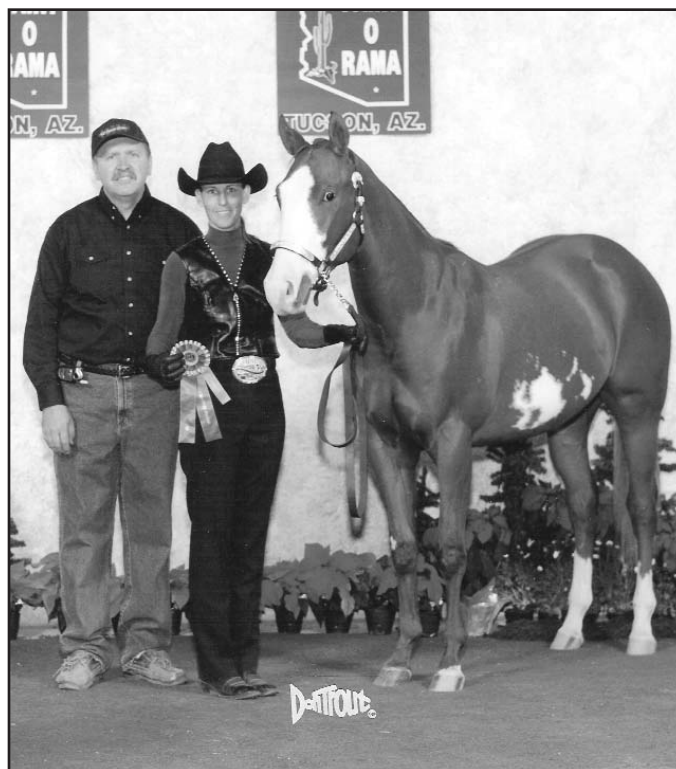

Mountain View Paint Horse Ranch

by Nancy M. Brannon

*Rock With A Zippo, by Dirti Rocki,
is shown here with her 2006 filly.*

Three years ago, Chuck and Sherry Marx planted seeds of a dream to raise Paint horses. The garden they chose was two acres in Scottsdale. With precise planning and nurturing, they developed Mountain View Paint Horse Ranch, a facility that shows, trains and breeds Paint horses, paying close attention to high quality bloodlines of not only stallions, but also to broodmares.

The most exciting parts of their breeding program are two up-and-coming stallions, NFR Wiconi Warrior and the Gift of Midas. NFR Wiconi Warrior is a 2004 stunning mahogany bay overo who is 16.2 hands and "still growing." The blue-eyed stallion is by the late North Forty Rocket (NFR) who was a Superior Halter and 44 time Grand or Reserve Grand Halter Champion. His 17-hand dam, Falcon Slew (JC), is out of Slew Of Irish, herself by One More Slew, who was sired by none other than the infamous and only undefeated Triple Crown winner, Seattle Slew (TB).

The ranch's other promising stallion is The Gift Of Midas, a 2005 sorrel overo stallion who was sired by I Got Charisma, who has a Superior in Hunter Under Saddle. I Got Charisma was sired by the ever popular Red Charisma, an APHA World Champion sire.

"The Gift Of Midas finished first under five judges, with one judge telling Mark he was the best yearling he had seen all year - Quarter Horse or Paint. Even though he

*Zippin Rock Rock was the 2005 Champion in Yearling
In Hand Trail for the Arizona Paint Horse Club.*