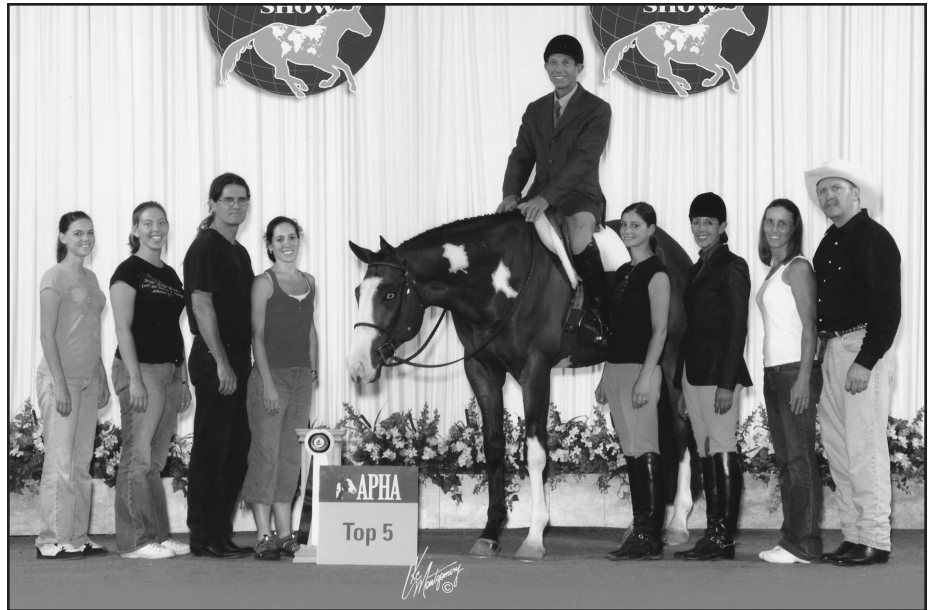

Mountain View Paint Horse Ranch

by Nancy Brannon

Arizona is the home of the two top young Hunter Under Saddle stallions at the 2007 APHA World Show, one of which is NFR Wiconi Warrior.

Stallion owners know the importance of a high quality stallion in order to have a successful breeding business, and mare owners know just as well how important their mares are in the breeding of great foals. At Mountain View Paint Horse Ranch, Chuck and Sherry Marx have tackled the task of breeding great paint horses by owning great stallions and equally great mares. Their top two stallions, NFR Wiconi Warrior and The Gift of Midas, placed 4th and 3rd respectively in their classes at the 2007 World Show. The ranch's broodmares come from such great stallions as Red Charisma, Frozen Assets, Dirty Rocki, Will Spot Ya, R Big Time Fancy, Red Sonny Dee and Zippo Pine Chex.

The Gift of Midas, a 2005 sorrel overo stallion, was sired by I Got Charisma, a World Champion sire, who was sired by the ever popular Red Charisma, also an APHA World Champion sire. The Gift Of Midas sire and grandsire were both raised by good friends, Deb and Eric Jarvis, of Jarvis Ranch. Chuck describes The Gift Of Midas as a horse that "looks like the original Paint stock horse - tall, good looking and well balanced. He has a pedigree that is loaded with winners." The stallion's 16.1 hand sorrel overo dam, Supreme Silver Bullet, has excellent conformation and has been Reserve Champion in a number of open shows. Her sire, Vans Silver Bullet, is pedigreed with at least seven AQHA Hall of Fame horses. This dazzling young stallion