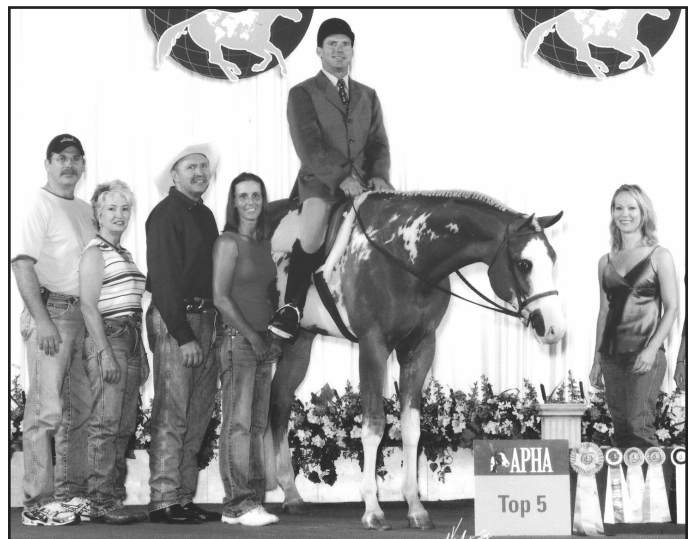

Mountain View Paint Horse Ranch

by Nancy Brannon

Arizona is the home of the two top young Hunter Under Saddle stallions at the 2007 APHA World Show, one of which is NFR Wiconi Warrior.

Stallion owners know the importance of a high quality stallion in order to have a successful breeding business, and mare owners know just as well how important their mares are in the breeding of great foals. At Mountain View Paint Horse Ranch, Chuck and Sherry Marx have tackled the task of breeding great paint horses by owning great stallions and equally great mares. Their top two stallions, NFR Wiconi Warrior and The Gift of Midas, placed 4th and 3rd respectively in their classes at the 2007 World Show. The ranch's broodmares come from such great stallions as Red Charisma, Frozen Assets, Dirty Rocki, Will Spot Ya, R Big Time Fancy, Red Sonny Dee and Zippo Pine Chex.

The Gift of Midas, a 2005 sorrel overo stallion, was sired by I Got Charisma, a World Champion sire, who was sired by the ever popular Red Charisma, also an APHA World Champion sire. The Gift Of Midas sire and grandsire were both raised by good friends, Deb and Eric Jarvis, of Jarvis Ranch. Chuck describes The Gift Of Midas as a horse that "looks like the original Paint stock horse - tall, good looking and well balanced. He has a pedigree that is loaded with winners." The stallion's 16.1 hand sorrel overo dam, Supreme Silver Bullet, has excellent conformation and has been Reserve Champion in a number of open shows. Her sire, Vans Silver Bullet, is pedigreed with at least seven AQHA Hall of Fame horses. This dazzling young stallion

The Gift Of Midas, a two year old stallion by Red Charisma, placed third at the 2007 APHA World Show.

Rock With A Zippo, pictured here with her 2007 overo filly by R Big Time Fancy, is now bred to Special Invitation for a 2008 foal.